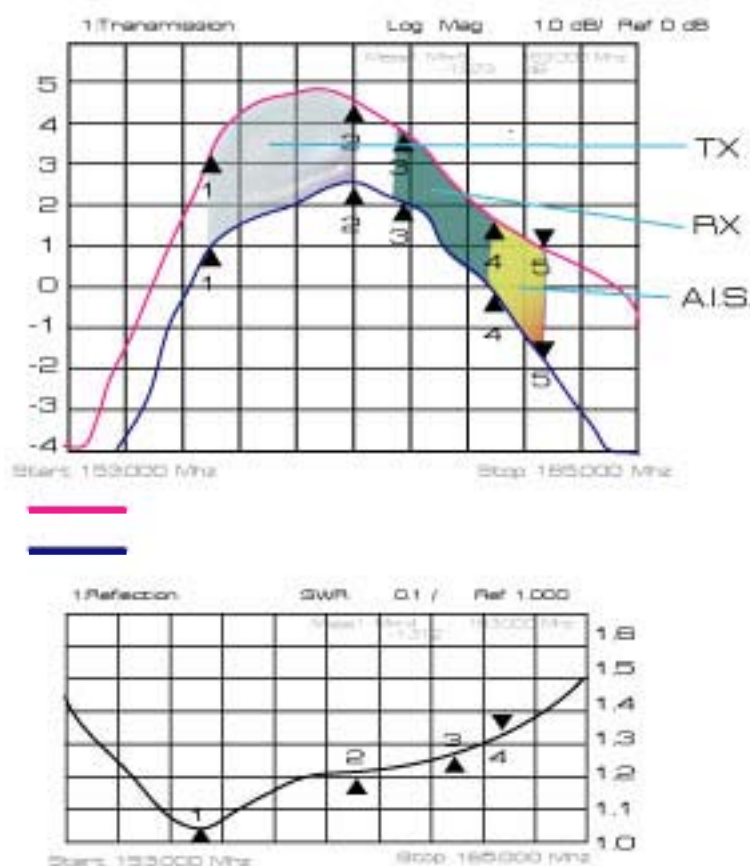

Esclusivo: la nuova antenna banten Mod. CHAMPION arriva al traguardo con una lunghezza in più!

BANTEN inaugura un nuovo standar qualitativo con questa serie di antenne economiche, dove il rapporto Qualità / Prezzo (costa poco più delle antenne economiche) è la prima regola.

Questa nuova antenna offre una qualità sorprendente: i diagrammi di guadagno dimostrano la superiorità del prodotto Bantenn in confronto alle altre antenne di uguale segmento

Exclusive: the new BANTEN antenna Mod. CHAMPION wins by a length!

With this economy series Bantenn inaugurates a New qualitative standard, where Quality / Price relation is the first Rule.

(This Price is not much more then Economical Series)