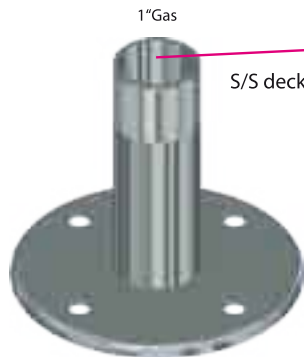

MOUNTS

00505

STAND OFF BRACKET
S/S Bracket 1"Gas standard
mout on pipe from 1"G up to 2"1/2G
stainless steel

00503

S/S deck mount for TU antennas
1"Gas standard

11505

PIPE BRACKET
S/S Bracket 1"Gas standard
mout on pipe from 1"G up to 2"1/2G
stainless steel aisi 304

00617

Rail BRACKET
S/S Bracket 1"Gas threaded tube
for TU and Navy Mount
stainless steel

00502

ADAPTER 4 WAY MOUNT
Adapter 1"Gas standard to 1"-14 female
Chrome plated brass

00504

PIPE MOUNT
S/S tube 1"Gas standard
To weld on structure
stainless steel