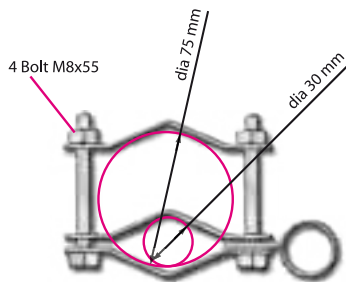

MOUNTS

00505

STAND OFF BRACKET
S/S Bracket 1"Gas standard
mout on pipe from 1"G up to 2"1/2G
stainless steel

00503

S/S deck mount for TU antennas
1"Gas standard

11505

PIPE BRACKET
S/S Bracket 1"Gas standard
mout on pipe from 1"G up to 2"1/2G
stainless steel aisi 304

00617

Rail BRACKET
S/S Bracket 1"Gas threaded tube
for TU and Navy Mount
stainless steel

00502

ADAPTER 4 WAY MOUNT
Adapter 1"Gas standard to 1"-14 female
Chrome plated brass

00504

PIPE MOUNT
S/S tube 1"Gas standard
To weld on structure
stainless steel