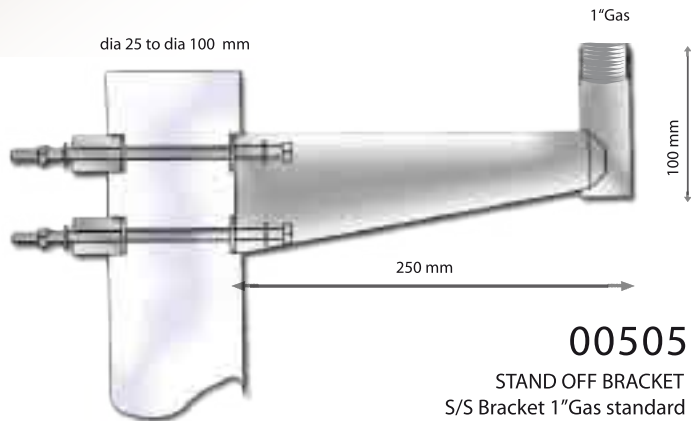

MOUNTS

00505

STAND OFF BRACKET
S/S Bracket 1"Gas standard
mout on pipe from 1"G up to 2"1/2G
stainless steel

00503

S/S deck mount for TU antennas
1"Gas standard

11505

PIPE BRACKET
S/S Bracket 1"Gas standard
mout on pipe from 1"G up to 2"1/2G
stainless steel aisi 304

00617

Rail BRACKET
S/S Bracket 1"Gas threaded tube
for TU and Navy Mount
stainless steel

00502

ADAPTER 4 WAY MOUNT
Adapter 1"Gas standard to 1"-14 female
Chrome plated brass

00504

PIPE MOUNT
S/S tube 1"Gas standard
To weld on structure
stainless steel