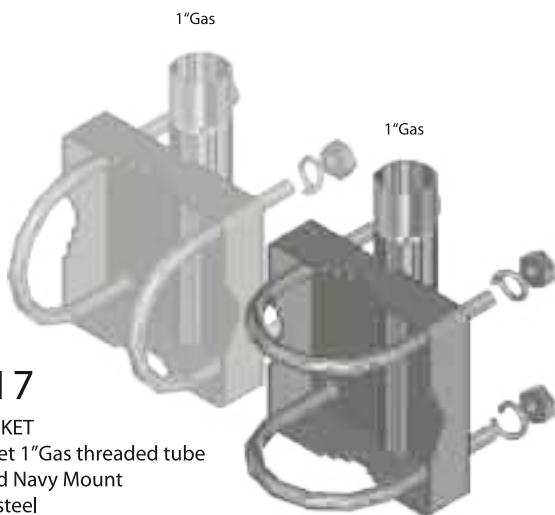

MOUNTS

00505

STAND OFF BRACKET
S/S Bracket 1"Gas standard
mout on pipe from 1"G up to 2"1/2G
stainless steel

00503

S/S deck mount for TU antennas
1"Gas standard

11505

PIPE BRACKET
S/S Bracket 1"Gas standard
mout on pipe from 1"G up to 2"1/2G
stainless steel aisi 304

00617

Rail BRACKET
S/S Bracket 1"Gas threaded tube
for TU and Navy Mount
stainless steel

00502

ADAPTER 4 WAY MOUNT
Adapter 1"Gas standard to 1"-14 female
Chrome plated brass

00504

PIPE MOUNT
S/S tube 1"Gas standard
To weld on structure
stainless steel